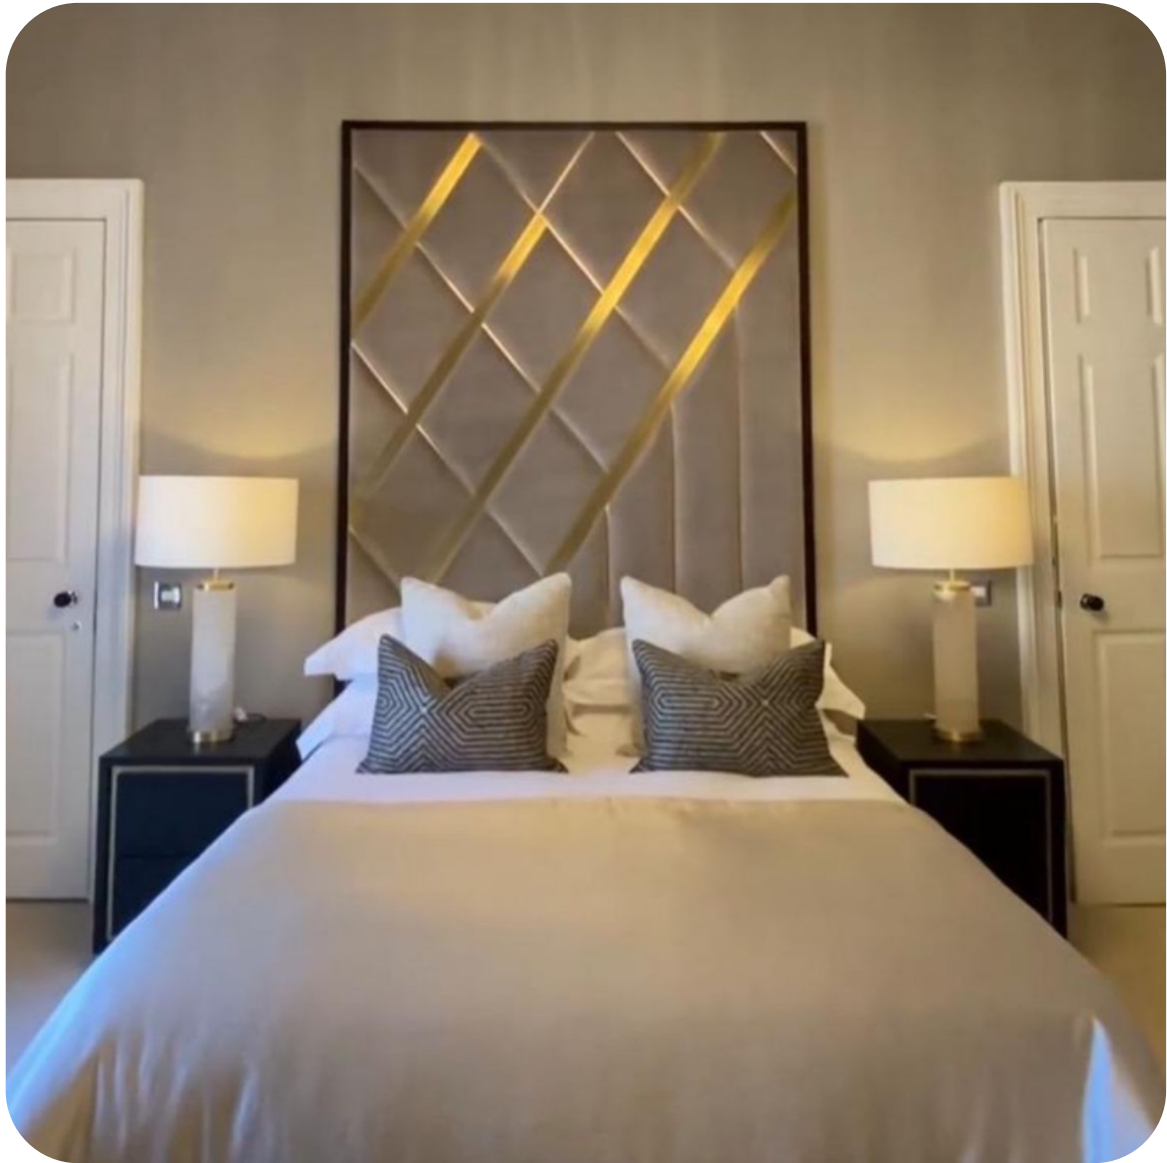

DESIGN YOUR DREAM BED WITH HOB FURNITURE

OUR PREMIUM BESPOKE DESIGN SERVICE

☎ 07392764459

☎ 020 7315 4078

www.hobfurniture.co.uk