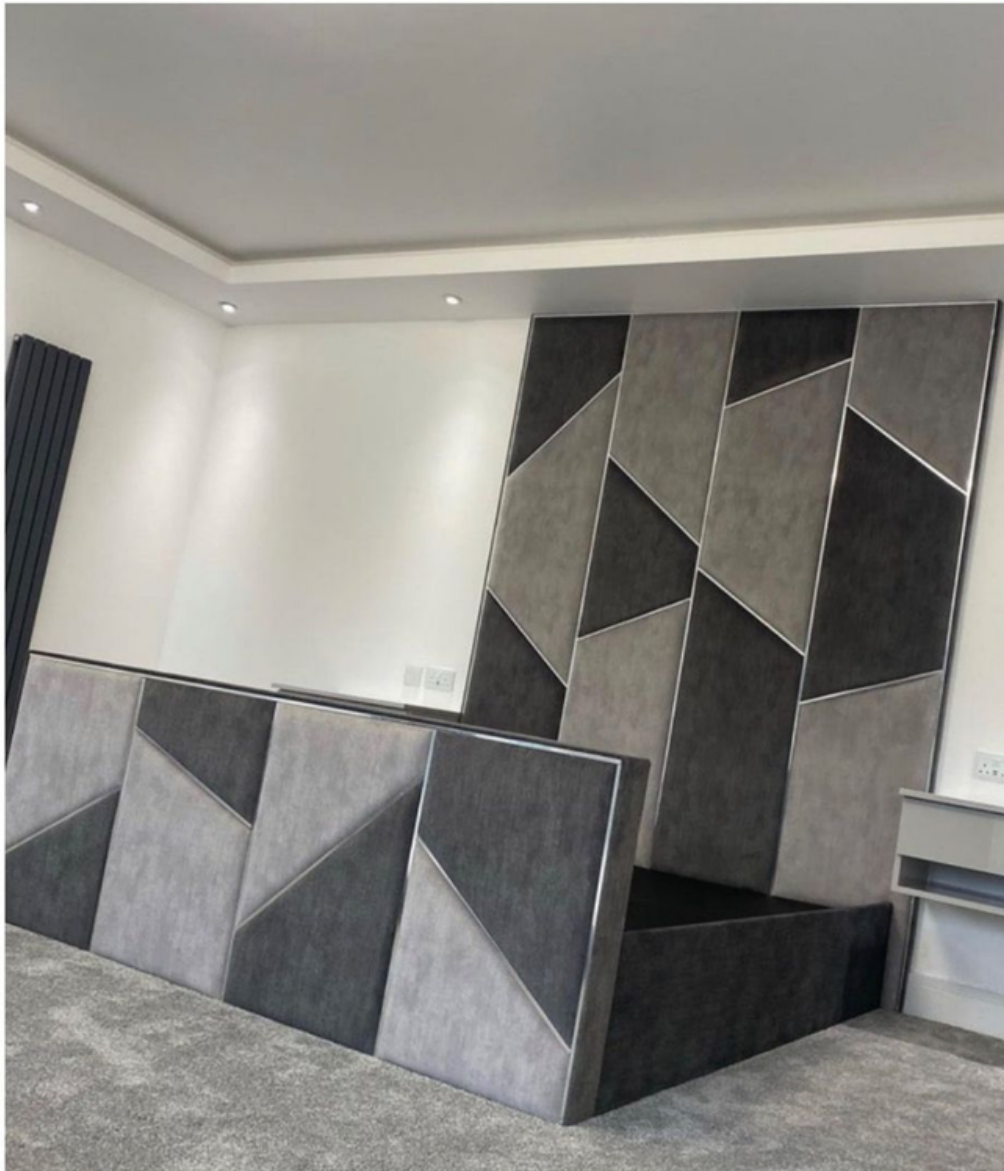

DESIGN YOUR DREAM BED WITH HOB FURNITURE

OUR PREMIUM BESPOKE DESIGN SERVICE

☎ 07392764459

☎ 020 7315 4078

www.hobfurniture.co.uk