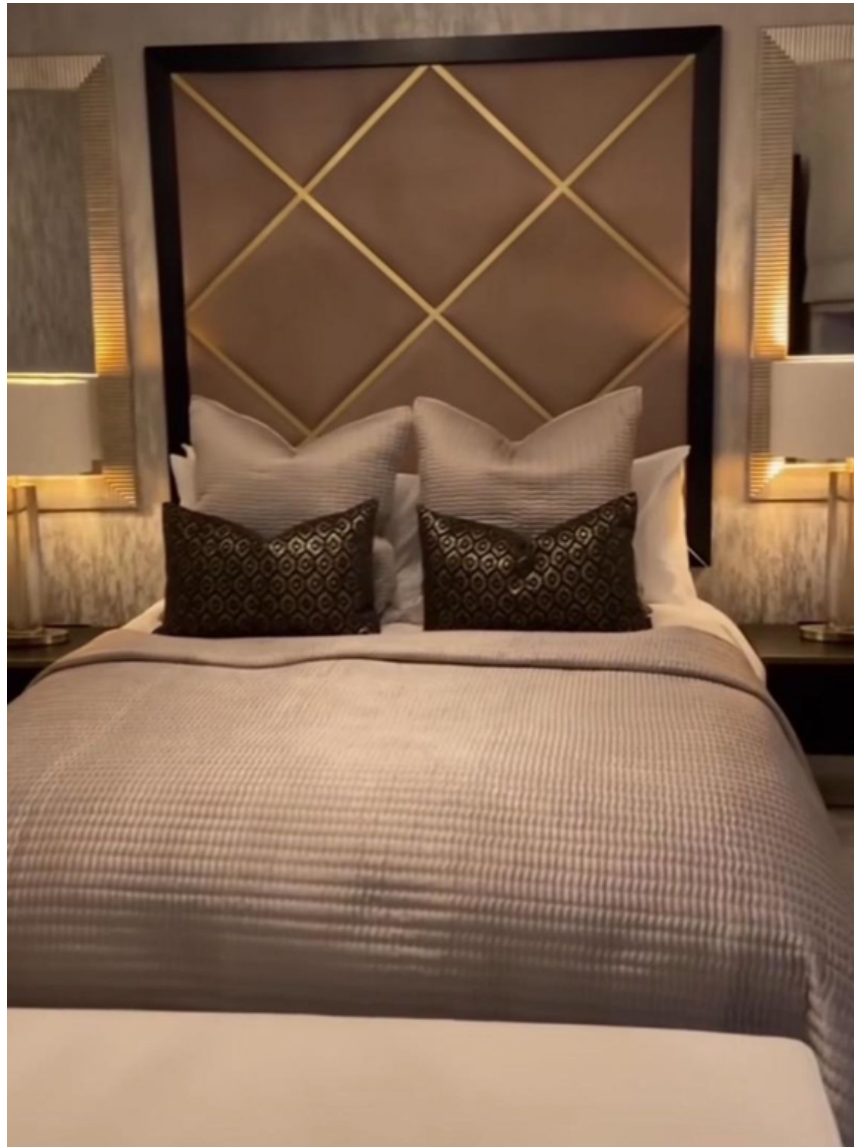

DESIGN YOUR DREAM BED WITH HOB FURNITURE

OUR PREMIUM BESPOKE DESIGN SERVICE

☎ 07392764459

☎ 020 7315 4078

www.hobfurniture.co.uk