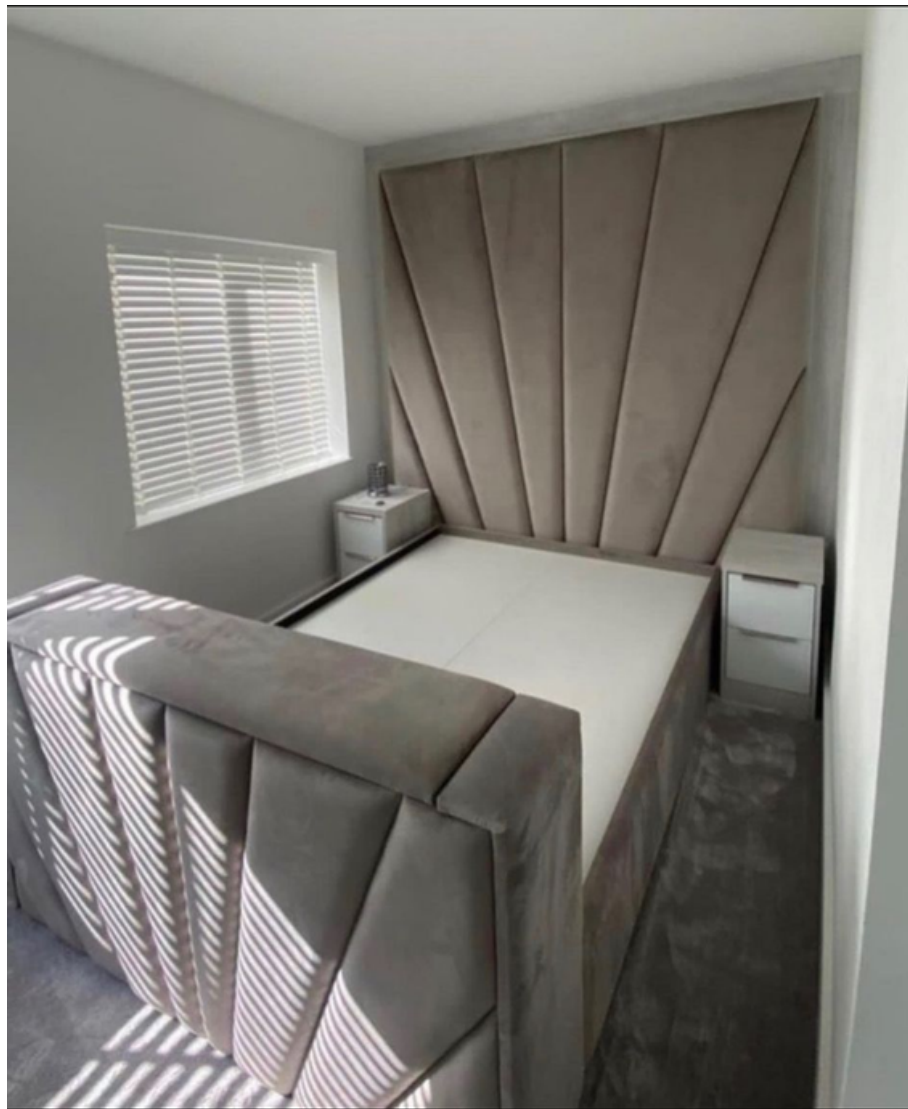

DESIGN YOUR DREAM BED WITH HOB FURNITURE

OUR PREMIUM BESPOKE DESIGN SERVICE

☎ 07392764459

☎ 020 7315 4078

www.hobfurniture.co.uk